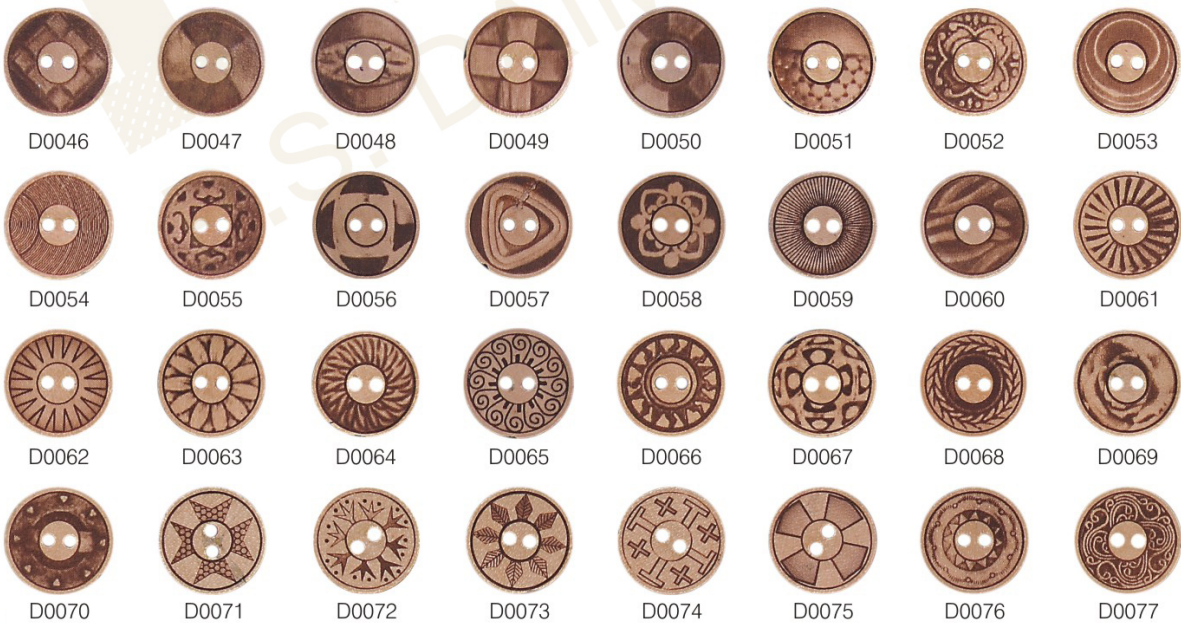

LEATHER ACCESSORIES

WWW.PSDAIMA.COM