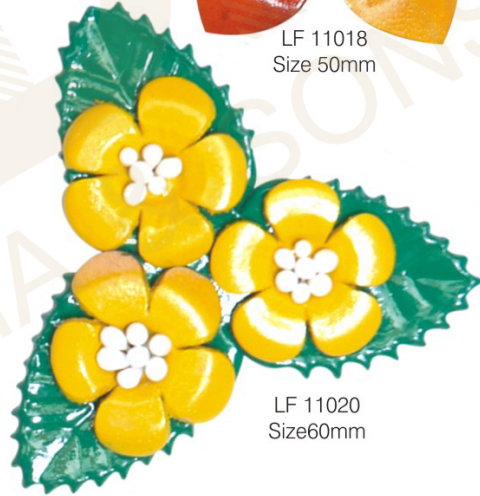

LF 11020
Size 60mm